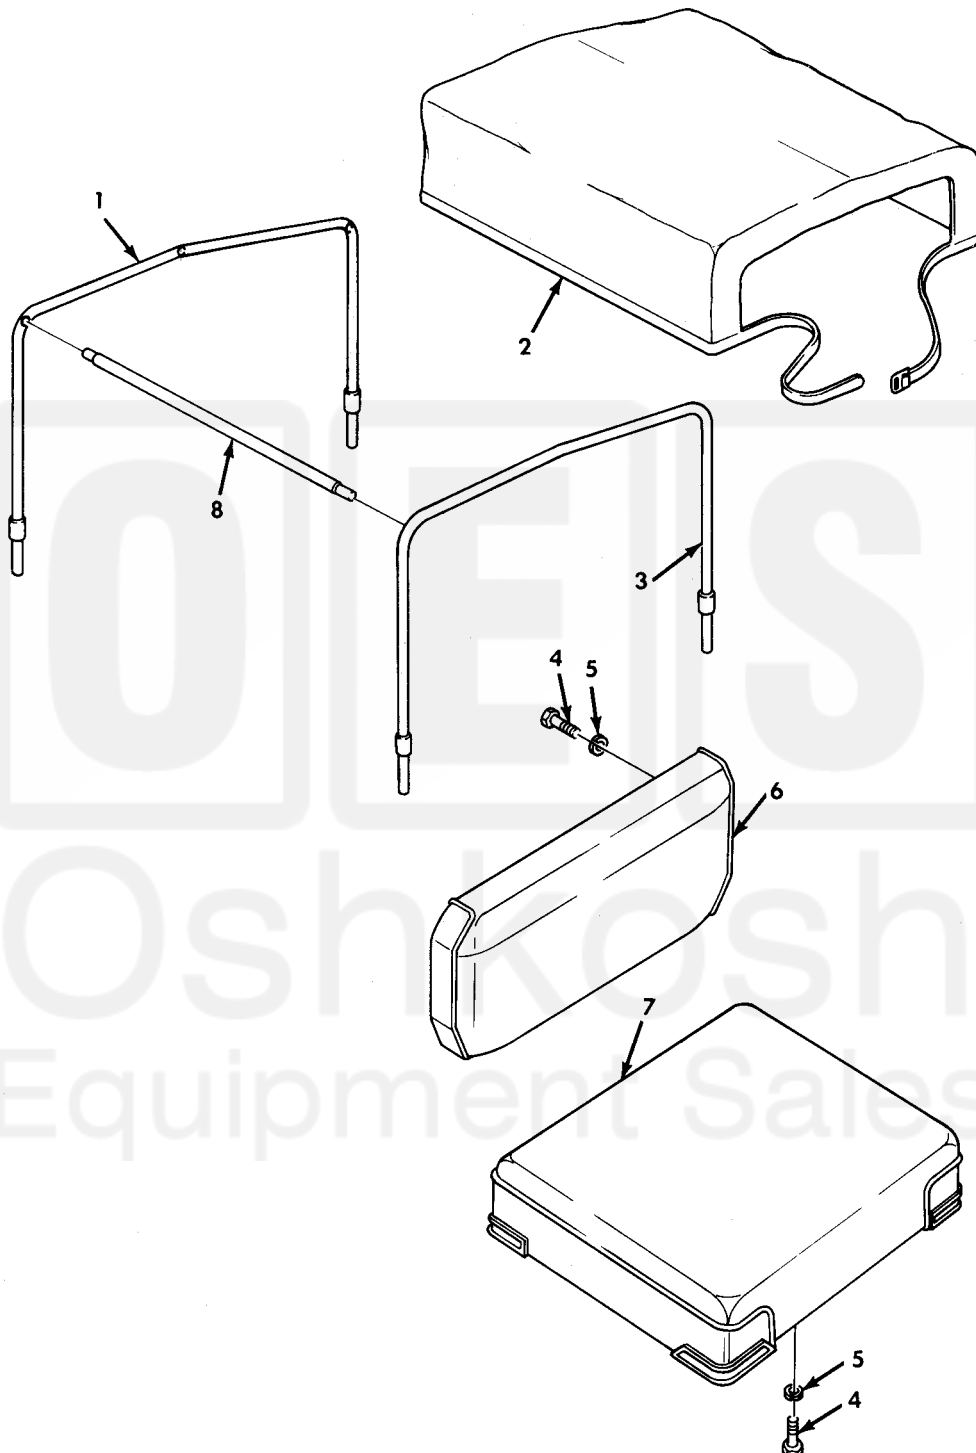

UNIT, DIRECT SUPPORT, AND GENERAL SUPPORT MAINTENANCE
REPAIR PARTS AND SPECIAL TOOLS LIST
TRUCK, 5-TON, 6X6, M809 SERIES TRUCKS (DIESEL)

Figure 434. Wrecker Gondola Canopy and Seat.

(1) ITEM NO	(2) SMR CODE	(3) NSN	(4) CAGEC	(5) PART NUMBER	(6) DESCRIPTION AND USABLE ON CODE (UOC)	(7) QTY
GROUP 2201 CANVAS,RUBBER,OR PLASTIC ITEMS						
FIG. 434 WRECKER GONDOLA CANOPY AND SEAT						
1	PAOZZ	2540-00-860-2357	19207	10876565	BOW,GONDOLA CANOPY..... UOC: 622	1
2	PAOOF	2540-00-860-2355	19207	10876433	COVER,FITTED,VEHICU..... UOC: 622	1
3	PAOZZ	2540-00-860-2356	19207	10876566	BOW,GONDOLA CANOPY..... UOC: 622	1
4	PAOZZ	5305-01-010-2362	96906	MS18154-59	SCREW,CAP,HEXAGON H..... UOC: 622	4
5	PAOZZ	5310-00-637-9541	96906	MS35338-46	WASHER,LOCK..... UOC: 622	4
6	PAOZZ	2540-00-063-4730	19207	10876402	CUSHION,SEAT BACK,V..... UOC: 622	1
7	PAOZZ	2540-00-972-2642	19207	10876401	SEAT,VEHICULAR..... UOC: 622	1
8	PAOZZ	2540-00-860-2358	19207	10900249	CROSSMEMBER,GONDOLA..... UOC: 622	3

END OF FIGURE